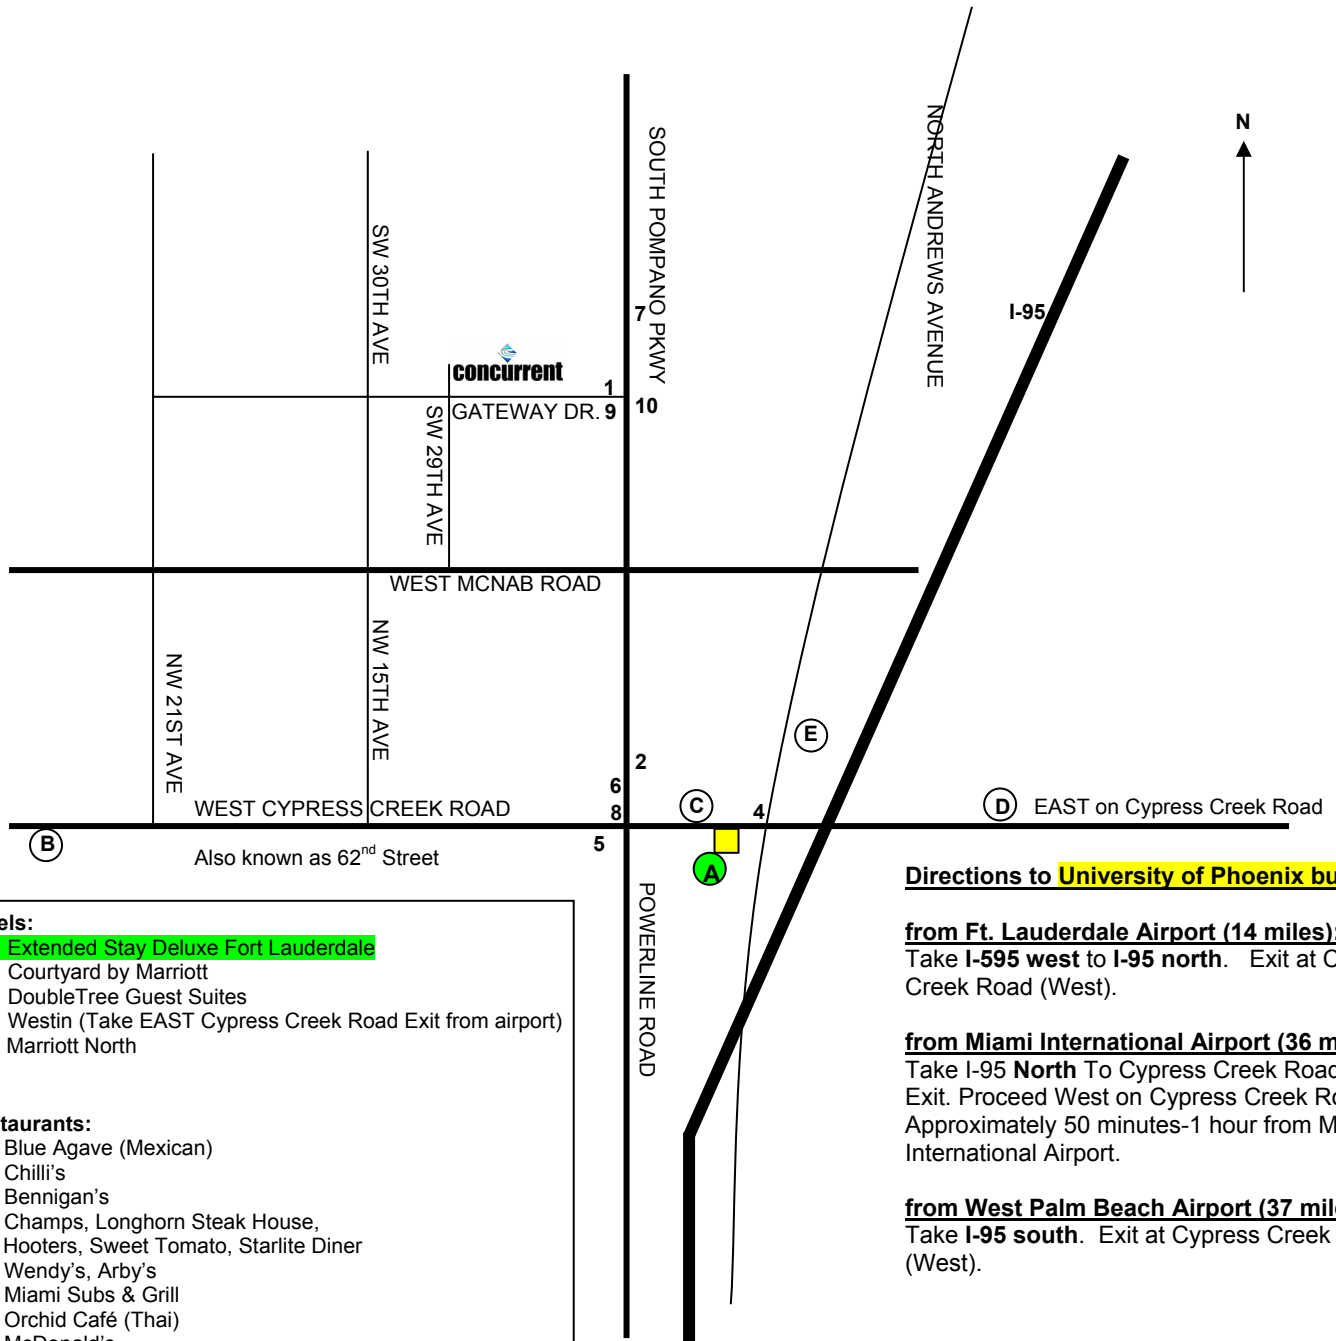

2881 Gateway Drive
 Pompano Beach, FL 33069
 954.974.1700, 800.666.5455
 FAX 954.973.5398

- Hotels:**
- A - Extended Stay Deluxe Fort Lauderdale**
 - B - Courtyard by Marriott
 - C - DoubleTree Guest Suites
 - D - Westin (Take EAST Cypress Creek Road Exit from airport)
 - E - Marriott North
- Restaurants:**
- 1 - Blue Agave (Mexican)
 - 2 - Chilli's
 - 3 - Bennigan's
 - 4 - Champs, Longhorn Steak House, Hooters, Sweet Tomato, Starlite Diner
 - 5 - Wendy's, Arby's
 - 6 - Miami Subs & Grill
 - 7 - Orchid Café (Thai)
 - 8 - McDonald's
 - 9 - Dunkin Donuts, Subs 2 Go
 - 10 - Subway/Pizza Plus/Salad Chef

Directions to University of Phoenix building

from Ft. Lauderdale Airport (14 miles):
 Take I-595 west to I-95 north. Exit at Cypress Creek Road (West).

from Miami International Airport (36 miles):
 Take I-95 North To Cypress Creek Road West Exit. Proceed West on Cypress Creek Road. Approximately 50 minutes-1 hour from Miami International Airport.

from West Palm Beach Airport (37 miles):
 Take I-95 south. Exit at Cypress Creek Road (West).